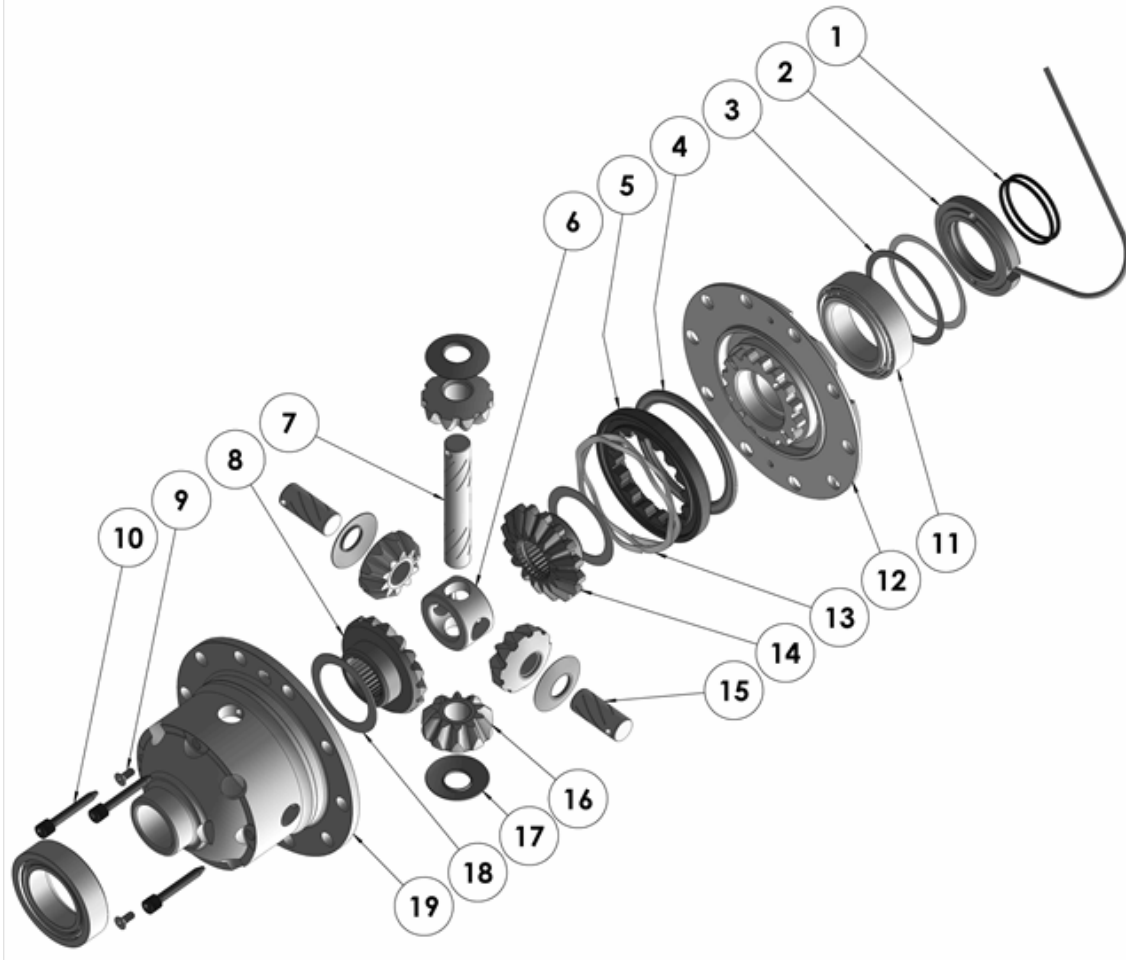

RD100

Dana 30,27 SPL,3.73 & UP

PARTS LIST

ITEM #	QTY	DESCRIPTION	PART #	NOTES
1	1	SEAL HOUSING O-RINGS (PK OF 2)	160235SP	1
2	1	SEAL HOUSING KIT	081801SP	
3	2	SHIM KIT	SHK003	
*	2	MASTER SHIM	150325	
4	1	BONDED SEAL	160701SP	
5	1	CLUTCH GEAR & WAVESPRING KIT	050903SP	
6	1	SPIDER BLOCK	070503SP	
7	1	LONG CROSS SHAFT	061302SP	
8	1	SIDE GEAR	SEE NOTE	3
9	1	COUNTERSUNK SCREW (PK OF 2)	200213SP	
10	1	RETAINING PIN SET (PK OF 4)	120601SP	
11	2	TAPERED ROLLER BEARING	160109	2
12	1	FLANGE CAP KIT	028502SP	
13	1	WAVESPRING	150702SP	
14	1	SPLINED SIDE GEAR	SEE NOTE	3
15	2	SHORT CROSS SHAFT	061402SP	
16	4	PINION GEAR	SEE NOTE	3
17	4	PINION THRUST WASHER	SEE NOTE	4
18	2	SIDE GEAR THRUST WASHER	SEE NOTE	4
19	1	DIFFERENTIAL CASE	013102SP	
*	1	BULKHEAD FITTING KIT (BANJO TYPE)	170114	5
*	1	AIR LINE (6mm DIA X 6m LONG)	170314	5
*	1	SOLENOID VALVE (12V)	180103SP	
*	1	SWITCH	180209SP	
*	1	SWITCH COVER (FRONT)	180210SP	
*	1	CABLE TIE (PK OF 25)	180305	
*	1	OPERATING & SERVICE MANUAL	210200	
*	1	INSTALLATION GUIDE	2102100	

* *Not illustrated in exploded view*

NOTES

- 1 For replacement O-rings use only BS133 Viton 75.
- 2 For replacement bearing use Timken part # LM102949 / LM102910.
- 3 Available only as complete 6 gear set # 728J011
- 4 Available only as complete thrust washer kit #730J01
- 5 All diffs produced before serial # 17070001 came with 5mm air connection system. For information contact ARB.
- For ratios of 3.54:1 and down refer to RD101 ([Section 2.101](#)).
- Bearing cap torque does not apply to aluminium housings. Refer to vehicle's service manual for correct torque value.

RD100

Dana 30,27 SPL,3.73 & UP

EXPLODED DIAGRAM

SPECIFICATIONS

Axle Spline	27 tooth, Ø29.5mm [1.16"]
Ratio Supported	3.73:1 & up
Ring Gear ID	114.3mm [4.50"]
Ring Gear OD	183mm [7.2"]
Ring Gear Bolts	10 bolts on Ø133mm [5.25"]
Ring Gear Torque	75Nm [55 ft-lb]
Backlash	0.15-0.25mm [0.006-0.010"]
Bearing Cap Torque	81Nm [60 ft-lb] (see note 4)