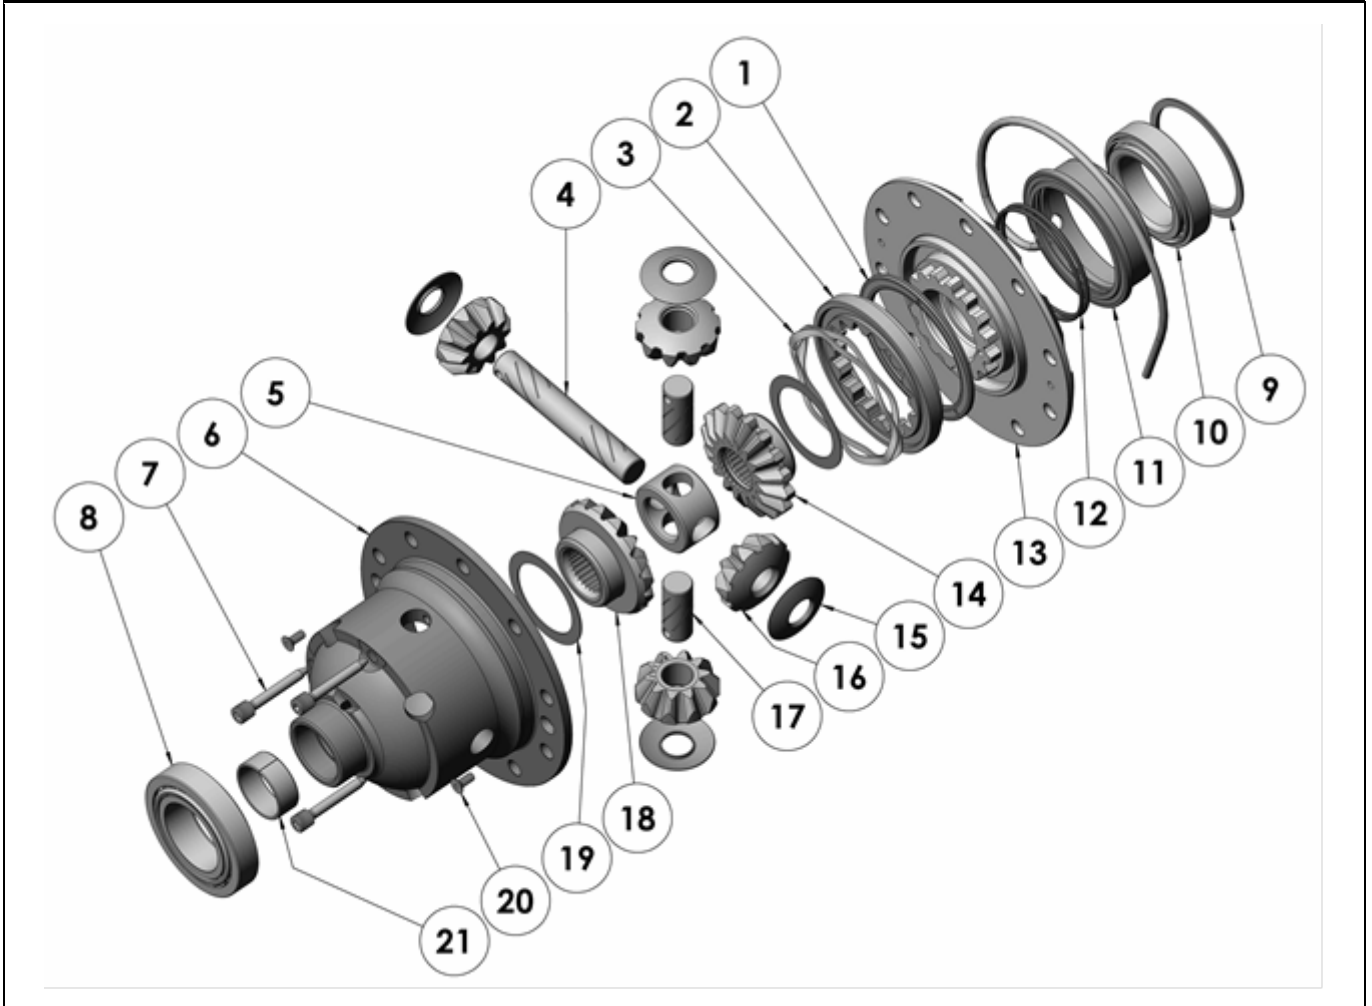

#### PARTS LIST

ITEM #	QTY	DESCRIPTION	PART #	NOTES
1	1	BONDED SEAL	160701SP	
2	1	CLUTCH GEAR & WAVESPRING KIT	050902SP	
3	1	WAVESPRING	150702SP	
4	1	LONG CROSS SHAFT	061302SP	
5	1	SPIDER BLOCK	070503SP	
6	1	DIFFERENTIAL CASE	013107SP	
7	1	RETAINING PIN SET (PK OF 4)	120601SP	
8	1	TAPERED ROLLER BEARING	NOT SUPPLIED	
9	1	SHIM KIT	SHK008	
*	1	MASTER SHIM	150320	
10	1	TAPERED ROLLER BEARING	160117	2
11	1	SEAL HOUSING KIT	081701SP	
12	1	SEAL HOUSING O-RINGS (PK OF 2)	160251SP	1
13	1	FLANGE CAP KIT	028507SP	
14	1	SPLINED SIDE GEAR	SEE NOTE	3
15	4	PINION THRUST WASHER	SEE NOTE	4
16	4	PINION GEAR	SEE NOTE	3
17	2	SHORT CROSS SHAFT	061402SP	
18	1	SIDE GEAR	SEE NOTE	3
19	2	SIDE GEAR THRUST WASHER	SEE NOTE	4
20	1	COUNTERSUNK SCREW (PK OF 2)	200213SP	
21	1	ANTI-FRICTION BUSHING (PTFE)	160803SP	
*	1	AIR LINE (6mm DIA X 6m LONG)	170314	5
*	1	BULKHEAD FITTING KIT (BANJO TYPE)	170114	5
*	1	SOLENOID VALVE (12V)	180103	
*	1	CABLE TIE (PK OF 25)	180305	
*	1	SWITCH	180209SP	
*	1	SWITCH COVER (FRONT)	180210SP	
*	1	OPERATING & SERVICE MANUAL	210200	
*	1	INSTALLATION GUIDE	2102110	

\* *Not illustrated in exploded view*

#### NOTES

- 1 For replacement O-rings use only BS149 Viton 75.
- 2 For replacement bearing use Timken part # LM503349 / LM503310.
- 3 Available only as complete 6 gear set # 728J051
- 4 Available only as complete thrust washer kit #730J01
- 5 All diffs produced before serial #17070001 came with 5mm air connection system. For information contact ARB.
- Spare axle retaining clips may be required (not supplied) to refit CV shafts.

**RD110**

MITSUBISHI IFS,28 SPL

**EXPLODED DIAGRAM****SPECIFICATIONS**

Axle Spline	28 tooth, Ø28.8mm [1.13"]
Ratio Supported	All
Ring Gear ID	124.0mm [4.88"]
Ring Gear Bolts	10 bolts on Ø150mm [5.91"]
Ring Gear Torque	85Nm [63 ft-lb]
Backlash	0.13-0.18mm [0.005-0.007"]
Bearing Cap Torque	60Nm [44 ft-lb]