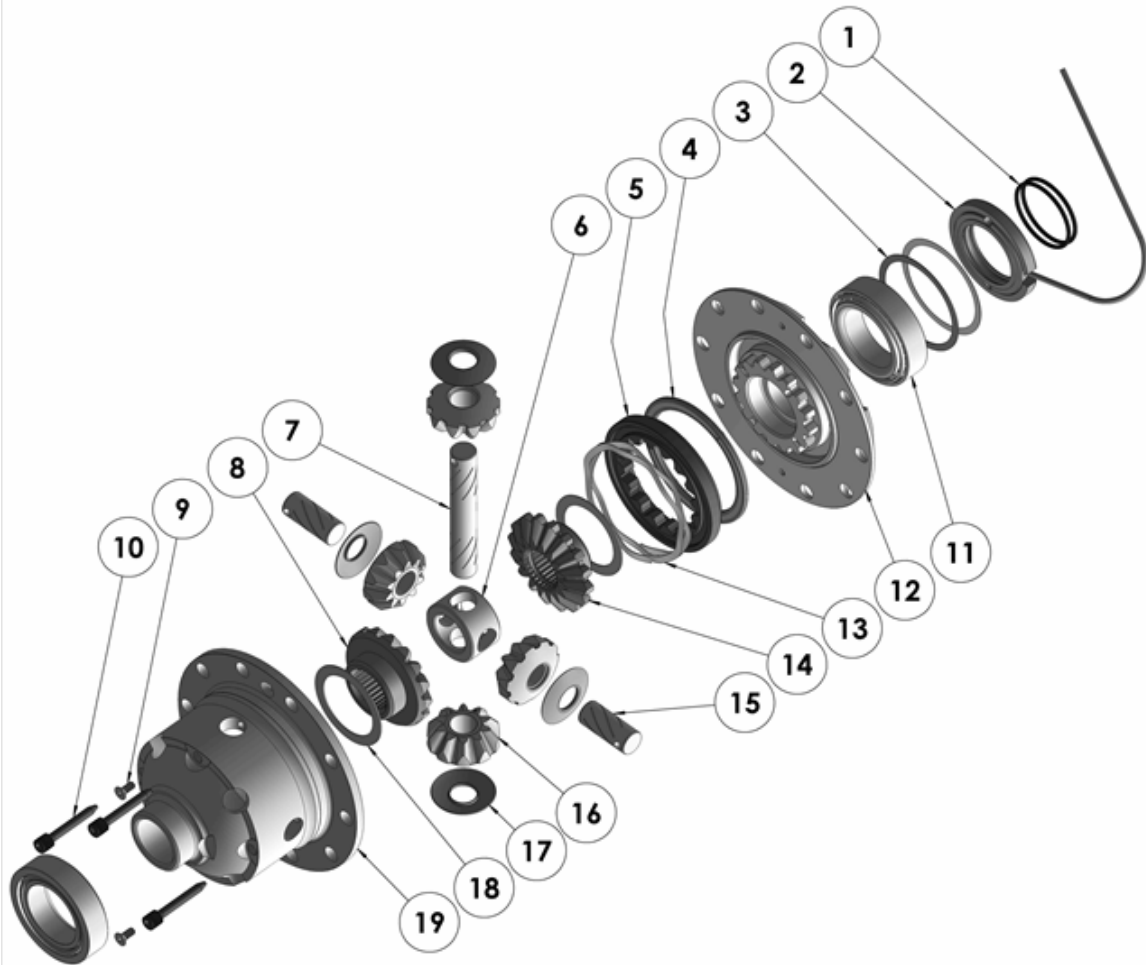

RD148

AAM 760,28 SPL

PARTS LIST

ITEM #	QTY	DESCRIPTION	PART #	NOTES
1	1	SEAL HOUSING O-RINGS (PK OF 2)	160235SP	1
2	1	SEAL HOUSING KIT	081801SP	
3	1	SHIM KIT	SHK003	
*	3	MASTER SHIM	150325	
4	1	BONDED SEAL	160701SP	
5	1	CLUTCH GEAR & WAVESPRING KIT	050903SP	
6	1	SPIDER BLOCK	070503SP	
7	1	LONG CROSS SHAFT	061302SP	
8	1	SIDE GEAR	SEE NOTE	3
9	1	COUNTERSUNK SCREW (PK OF 2)	200213SP	
10	1	RETAINING PIN SET (PK OF 4)	120601SP	
11	2	TAPERED ROLLER BEARING	160114	2
12	1	FLANGE CAP KIT	028509SP	
13	1	WAVESPRING	150702SP	
14	1	SPLINED SIDE GEAR	SEE NOTE	3
15	2	SHORT CROSS SHAFT	061402SP	
16	4	PINION GEAR	SEE NOTE	3
17	4	PINION THRUST WASHER	SEE NOTE	4
18	2	SIDE GEAR THRUST WASHER	SEE NOTE	4
19	1	DIFFERENTIAL CASE	013109SP	
*	1	BULKHEAD FITTING KIT (BANJO TYPE)	170114	5
*	1	AIR LINE (6mm DIA X 6m LONG)	170314	5
*	1	SOLENOID VALVE (12V)	180103	
*	1	SWITCH	180209SP	
*	1	SWITCH COVER (FRONT)	180210SP	
*	1	CABLE TIE (PK OF 25)	180305	
*	1	OPERATING & SERVICE MANUAL	210200	
*	1	INSTALLATION GUIDE	2102148	

* *Not illustrated in exploded view*

NOTES

- 1 For replacement O-rings use only BS135 Viton 75.
- 2 For replacement bearing use Timken part # LM102949 / LM102911
- 3 Available only as complete 6 gear set # 728J041
- 4 Available only as complete thrust washer kit #730J01
- 5 All diffs produced before serial #17070001 came with 5mm air connection system. For information contact ARB.

RD148

AAM 760,28 SPL

EXPLODED DIAGRAM

SPECIFICATIONS

Axle Spline	28 tooth, Ø30.5mm [1.20"]
Ratio Supported	All
Ring Gear ID	117.51mm [4.63"]
Ring Gear OD	193mm [7.6"]
Ring Gear Bolts	10 bolts on Ø147.32mm [5.8"]
Ring Gear Torque	120Nm [89 ft-lb]
Backlash	0.15-0.25mm [0.006-0.010"]
Bearing Cap Torque	63Nm [46 ft-lb] (aluminium) 75Nm [55 ft-lb] (cast iron)