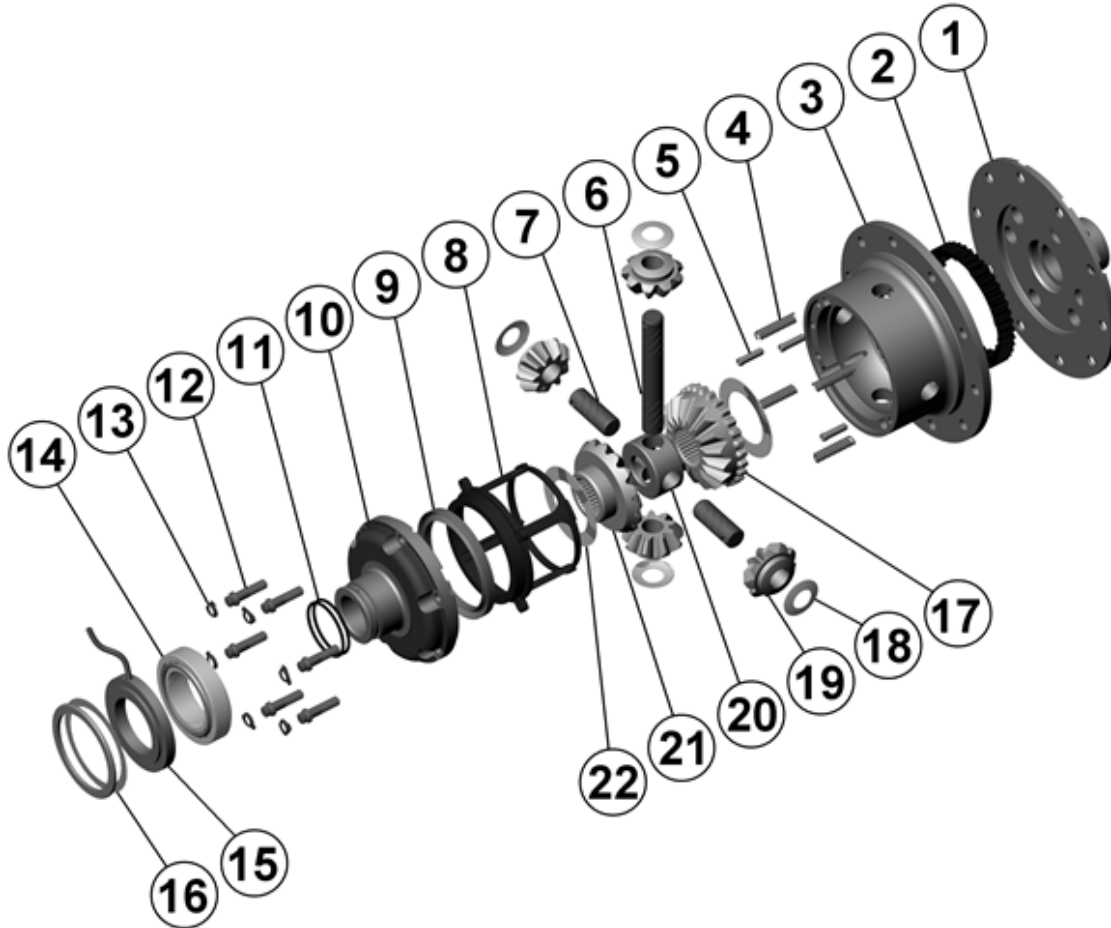

RD96

Dana 60,32 SPL,4.10 & DN

****THIS MODEL WAS SUPERSEDED BY RD165, CROSSED OUT PARTS NOT AVAILABLE**

PARTS LIST

ITEM #	QTY	DESCRIPTION	PART #	NOTES
01	1	FLANGE CAP	021502	
02	1	CLUTCH GEAR	050401	
03	1	DIFFERENTIAL CASE	011702	
04	1	RETURN SPRING (PK OF 4)	150101SP	
05	1	RETAINING PIN SET (PK OF 4)	120301SP	
06	1	LONG CROSS SHAFT	060703	
07	2	SHORT CROSS SHAFT	060802	
08	1	PISTON	040501SP	
09	1	BONDED SEAL	160703SP	
10	1	CYLINDER CAP	030803SP	
11	1	SEAL HOUSING O-RINGS (PK OF 2)	160207SP	1
12	1	CYL CAP RETAINING BOLT (PK OF 8)	200205SP	
13	1	LOCKING TAB (8mm) (PK OF 8)	150401SP	
14	1	TAPERED ROLLER BEARING	160107	2
15	1	SEAL HOUSING KIT	080701SP	
16	1	SHIM KIT	SHK001	
*	1	MASTER SHIM	150330	
17	1	SPLINED SIDE GEAR	SEE NOTE	3
18	1	PINION THRUST WASHER (PK OF 4)	151104SP	
19	4	PINION GEAR	SEE NOTE	3
20	1	SPIDER BLOCK	070401	
21	1	SIDE GEAR	SEE NOTE	3
22	1	S GEAR THRUST WASHER (PK OF 2)	151004SP	
*	1	BULKHEAD FITTING KIT (O-RING TYPE)	170111	
*	1	PUSH-IN FITTING (5mm to 1/8"BSPP)	170201SP	
*	1	AIR LINE (5mm DIA X 6m LONG)	170301SP	
*	1	SOLENOID VALVE (12V)	180103	
*	1	SWITCH	180209SP	
*	1	SWITCH COVER (REAR)	180211SP	
*	1	SWITCH COVER (FRONT)	180210SP	
*	1	CABLE TIE (PK OF 25)	180305	
*	1	OPERATING & SERVICE MANUAL	210200	
*	1	INSTALLATION GUIDE	210296	

* *Not illustrated in exploded view*

NOTES

- 1 For replacement O-rings use only BS136 Viton 75.
- 2 For replacement bearing use Timken part # 387A / 382A.
For ratio of 4.56:1 and up refer to RD95 (Section 2.95).
- 3 Available only as complete 6 gear set # 728E061

RD96

Dana 60,32 SPL,4.10 & DN

****THIS MODEL WAS SUPERSEDED BY RD165, CROSSED OUT PARTS NOT AVAILABLE**

EXPLODED DIAGRAM

SPECIFICATIONS

Axle Spline	32 tooth, Ø35.8mm [1.41"]
Ratio Supported	4.10:1 & down
Ring Gear ID	162.0mm [6.38"]
Ring Gear OD	248mm [9.75"]
Ring Gear Bolts	12 bolts on Ø191mm [7.50"]
Ring Gear Torque	149Nm [110 ft-lb]
Backlash	0.15-0.25mm [0.006-0.010"]
Bearing Cap Torque	108Nm [80 ft-lb]