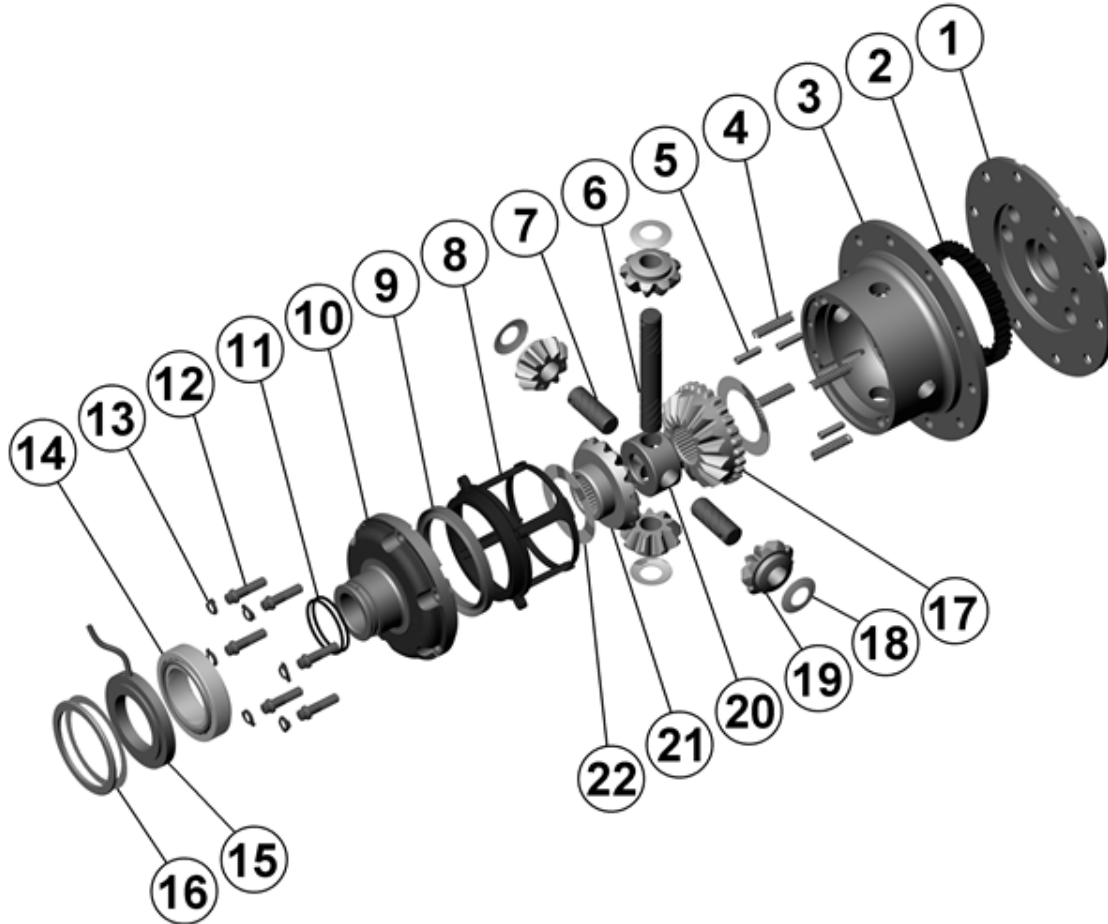

RD115

Dana 70HD,37 SPL,4.56 & UP

****THIS MODEL WAS SUPERSEDED BY RD174, CROSSED OUT PARTS NOT AVAILABLE**

PARTS LIST

ITEM #	QTY	DESCRIPTION	PART #	NOTES
01	1	FLANGE CAP	022501	
02	1	CLUTCH GEAR	050401	
03	1	DIFFERENTIAL CASE	012401	
04	1	RETURN SPRING (PK OF 4)	150101SP	
05	1	RETAINING PIN SET (PK OF 4)	120301SP	
06	1	LONG CROSS SHAFT	060703	
07	2	SHORT CROSS SHAFT	060802	
08	1	PISTON	040501SP	
09	1	BONDED SEAL	160703SP	
10	1	CYLINDER CAP	031203	
11	1	SEAL HOUSING O-RING (PK OF 2)	160220SP	1
12	1	CYL CAP RETAINING BOLT (PK OF 8)	200205SP	
13	1	LOCKING TAB (8mm) (PK OF 8)	150401SP	
14	1	TAPERED ROLLER BEARING	160113	2
15	1	SEAL HOUSING KIT	080703SP	
16	1	SHIM KIT	SHK006	
*	1	MASTER SHIM	150336	
17	1	SPLINED SIDE GEAR	SEE NOTE	3
18	1	PINION THRUST WASHER (PK OF 4)	151104 SP	
19	4	PINION GEAR	SEE NOTE	3
20	1	SPIDER BLOCK	070401SP	
21	1	SIDE GEAR	SEE NOTE	3
22	1	S GEAR THRUST WASHER (PK OF 2)	151004SP	
*	1	BULKHEAD FITTING KIT (O-RING TYPE)	170111	
*	1	PUSH-IN FITTING (5mm to 1/8"BSPP)	170201SP	
*	1	AIR LINE (5mm DIA X 6m LONG)	170301SP	
*	1	SOLENOID VALVE (12V)	180103	
*	1	SWITCH	180209SP	
*	1	SWITCH COVER (FRONT)	180210SP	
*	1	SWITCH COVER (REAR)	180211SP	
*	1	CABLE TIE (PK OF 25)	180305	
*	1	OPERATING & SERVICE MANUAL	210200	
*	1	INSTALLATION GUIDE	2102115	

* *Not illustrated in exploded view*

NOTES

- 1 For replacement O-rings use only BS141 Viton 75.
- 2 For replacement bearing use Timken part # 39250 / 39412.
- 3 Available only as complete 6 gear set # 728E051.

RD115

Dana 70HD,37 SPL,4.56 & UP

****THIS MODEL WAS SUPERSEDED BY RD174, CROSSED OUT PARTS NOT AVAILABLE**

EXPLODED DIAGRAM

SPECIFICATIONS

Axle Spline	37 tooth, Ø40.6mm [1.60"]
Ratio Supported	4.56:1 & up
Ring Gear ID	174.9mm [6.89"]
Ring Gear OD	267mm [10.5"]
Ring Gear Bolts	12 bolts on Ø203mm [8.00"]
Ring Gear Torque	149Nm [110 ft-lb]
Backlash	0.15-0.25mm [0.006-0.010"]
Bearing Cap Torque	108Nm [80 ft-lb]
Carrier Bearing OD	104.78mm [4.125"]