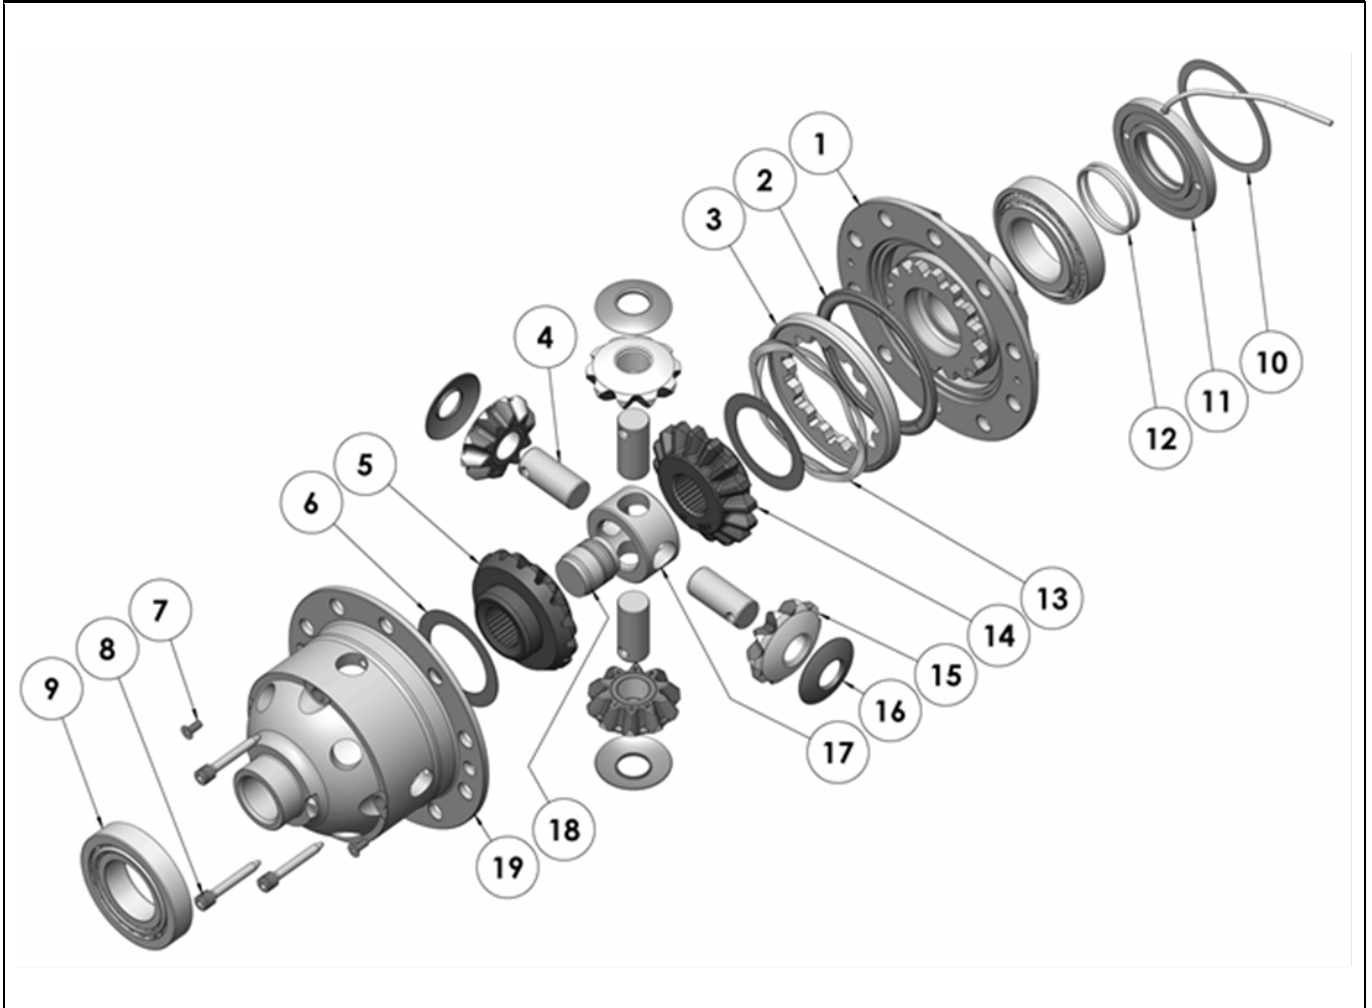

* *Not illustrated in exploded view*

NOTES

- 1 For replacement O-rings use only BS132 Viton 75.
- 2 Available only as complete 6 gear set # 728H151
- 3 Available only as complete thrust washer kit #730H01
- 4 All diffs produced before serial #17070001 came with 5mm air connection system. For information contact ARB.
- When used with 10mm ring gear bolts, adapter sleeves of the following size are required:
 Outside: Ø12.15mm [0.478"]
 Inside: Ø10.45mm [0.411"]
 Length: 10mm [0.39"]
 Bolt Torque: 74Nm [55 ft-lb]
- Refer to axle modification tech note ([Sec. 5.4](#)) if axle binds inside carrier.
- Refer to pinion modification tech note ([Sec. 5.6](#))
- For 29 spline model refer to RD202 ([Sec. 2.202](#))

RD201

Nissan C200,31 SPL

EXPLODED DIAGRAM

SPECIFICATIONS

Axle Spline	31 tooth, Ø32.0mm [1.26"]
Ratio Supported	All
Ring Gear ID	128.0mm [5.04"]
Ring Gear Bolts	10 bolts on Ø150mm [5.91"]
Ring Gear Bolt Size	12mm
Ring Gear Torque	120Nm [89 ft-lb]
Backlash	0.13-0.18mm [0.005-0.007"]
Bearing Cap Torque	93Nm [69 ft-lb]