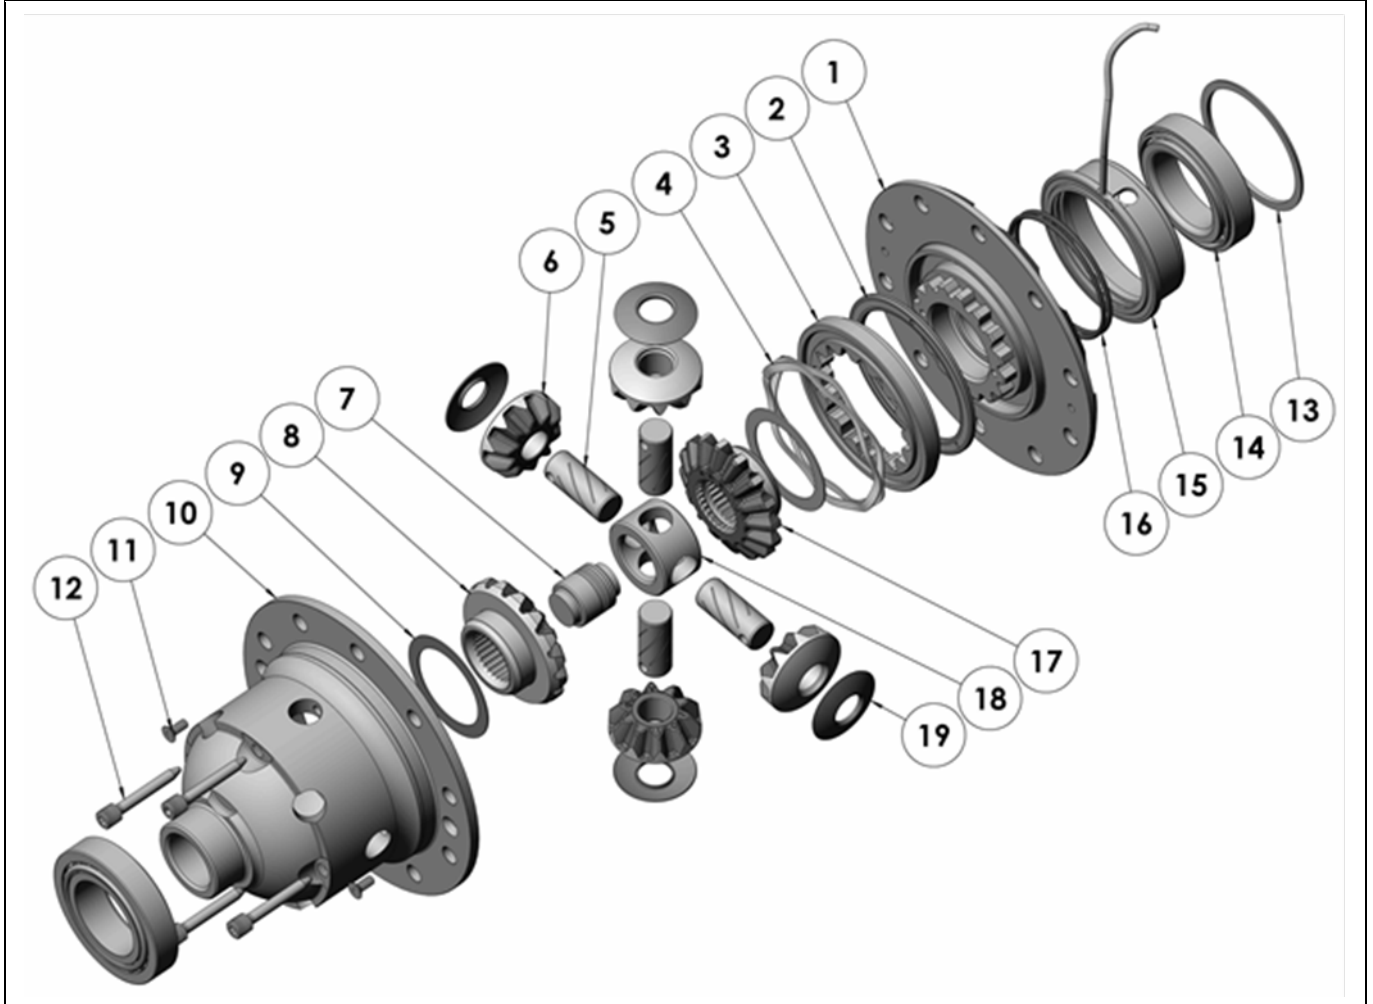

RD210

MITSUBISHI 8", 28 SPL, RR

PARTS LIST

ITEM #	QTY	DESCRIPTION	PART #	NOTES
1	1	FLANGE CAP KIT	028507SP	
2	1	BONDED SEAL	160701SP	
3	1	CLUTCH GEAR & WAVESPRING KIT	050902SP	
4	1	WAVESPRING	150702SP	
5	4	SHORT CROSS SHAFT	061402SP	
6	4	PINION GEAR	SEE NOTE	3
7	1	THRUST BLOCK	110512SP	
8	1	SIDE GEAR	SEE NOTE	3
9	2	SIDE GEAR THRUST WASHER	SEE NOTE	4
10	1	DIFFERENTIAL CASE	013119SP	
11	1	COUNTERSUNK SCREW (PK OF 2)	200213SP	
12	1	RETAINING PIN SET (PK OF 4)	120601SP	
13	1	MASTER SHIM	150320	
14	1	TAPERED ROLLER BEARING	160117	2
15	1	SEAL HOUSING KIT	081702SP	
16	1	SEAL HOUSING O-RING (PK OF 2)	160251SP	1
17	1	SPLINED SIDE GEAR	SEE NOTE	3
18	1	SPIDER BLOCK	070503SP	
19	4	PINION THRUST WASHER	SEE NOTE	4
*	1	AIR LINE (6mm DIA X 6m LONG)	170314	5
*	1	BULKHEAD FITTING KIT (BANJO TYPE)	170114	5
*	1	SOLENOID VALVE (12V)	180103	
*	1	CABLE TIE (PK OF 25)	180305	
*	1	SWITCH	180209SP	
*	1	SWITCH COVER (REAR)	180211SP	
*	1	OPERATING & SERVICE MANUAL	210200	
*	1	INSTALLATION GUIDE	2102210	

* *Not illustrated in exploded view*

NOTES

- 1 For replacement O-rings use only BS149 Viton 75.
- 2 For replacement bearing use Timken part # LM503349 / LM503310.
- 3 Available only as complete 6 gear set # 728J041
- 4 Available only as complete thrust washer kit #730J01
- 5 All diffs produced before serial # 17070001 came with 5mm air connection system. For information contact ARB.
- For the larger 9" Mitsubishi 28 spline rear differentials with 12 ring gear bolts refer to RD212 ([Section 2.212](#)).

RD210

MITSUBISHI 8", 28 SPL, RR

EXPLODED DIAGRAM

SPECIFICATIONS

Axle Spline	28 tooth, Ø30.5mm [1.20"]
Ratio Supported	All
Ring Gear ID	124.0mm [4.88"]
Ring Gear Bolts	10 bolts on Ø150mm [5.91"]
Ring Gear Torque	85Nm [63 ft-lb]
Backlash	0.13-0.18mm [0.005-0.007"]
Bearing Cap Torque	60Nm [44 ft-lb]