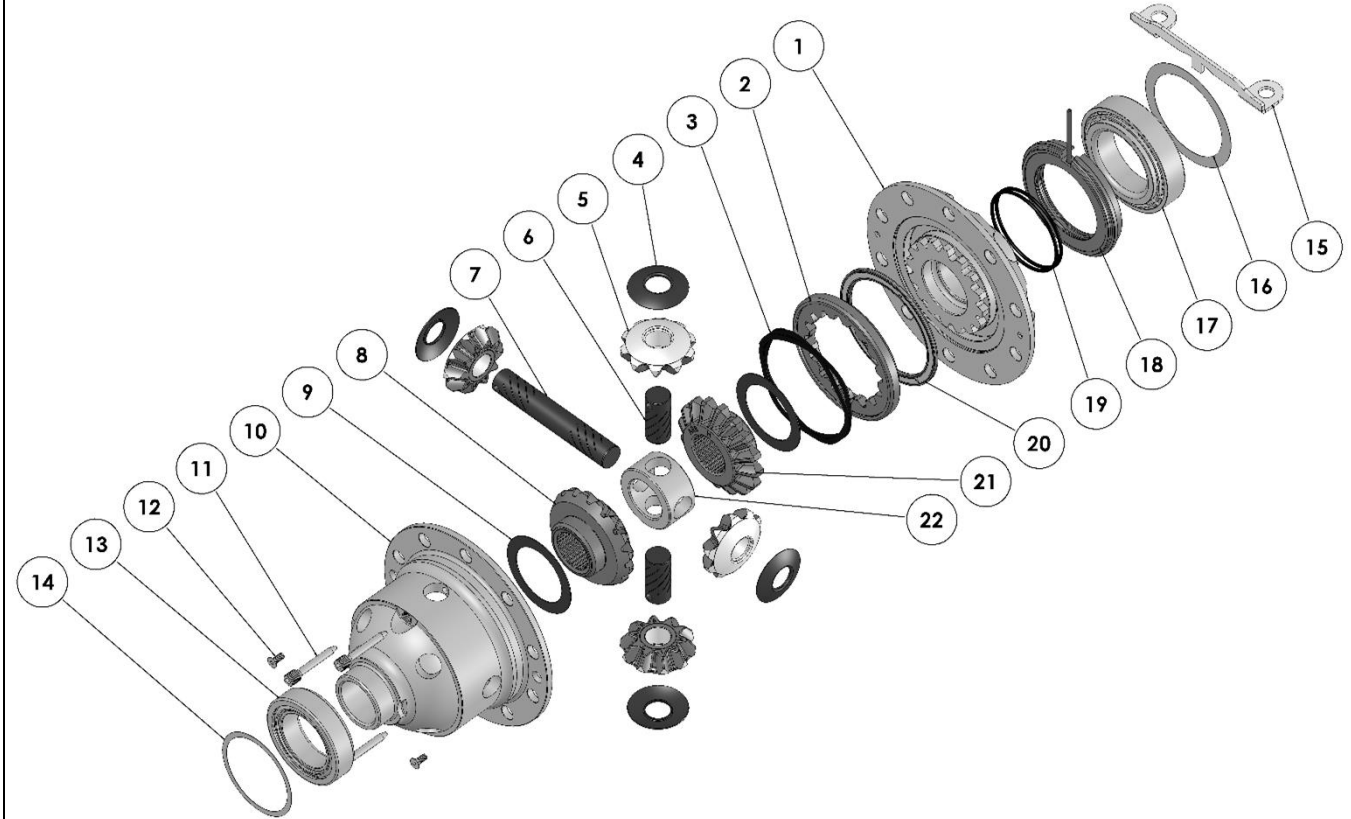

RD246

Dana M210/M220, Jeep JL Rubicon, 35 SPL

PARTS LIST

ITEM #	QTY	DESCRIPTION	PART #	NOTES
01	1	FLANGE CAP KIT	027353SP	
02	1	CLUTCH GEAR & WAVESPRING KIT	050906SP	
03	1	WAVESPRING	150706SP	
04	4	PINION THRUST WASHER	SEE NOTE	3
05	4	PINION GEAR	SEE NOTE	2
06	2	SHORT CROSS SHAFT	060403SP	
07	1	LONG CROSS SHAFT	060204SP	
08	1	SIDE GEAR	SEE NOTE	2
09	2	SIDE GEAR THRUST WASHER	SEE NOTE	3
10	1	DIFFERENTIAL CASE	013053SP	
11	1	RETAINING PIN SET (PK OF 4)	120601SP	
12	1	COUNTERSUNK SCREW (PK OF 2)	200213SP	
13	-	TAPERED ROLLER BEARING	NOT SUPPLIED	
14	1	SHIM KIT	SHK008	
15	1	SEAL HOUSING BRACKET	220224	
16	1	SHIM KIT	SHK001	
17	-	TAPERED ROLLER BEARING	NOT SUPPLIED	
18	1	SEAL HOUSING KIT	082101SP	
19	1	SEAL HOUSING O-RINGS (PK OF 2)	160233SP	1
20	1	BONDED SEAL	160702SP	
21	1	SPLINED SIDE GEAR	SEE NOTE	2
22	1	SPIDER BLOCK	070201SP	
*	1	BULKHEAD FITTING KIT (BANJO TYPE)	170114	
*	1	AIR LINE (6mm DIA X 6m LONG)	170314SP	
*	1	SOLENOID VALVE (12V)	180103	
*	1	SWITCH	180209SP	
*	1	SWITCH COVER (REAR)	180211SP	
*	1	SWITCH COVER (FRONT)	180210SP	
*	1	CABLE TIE (PK OF 25)	180305	
*	1	OPERATING & SERVICE MANUAL	210200	
*	1	INSTALLATION GUIDE	2102246	

* *Not illustrated in exploded view*

NOTES

- 1 For replacement O-rings use only BS148 Viton 75.
- 2 Available only as complete 6 gear set # 728H171
- 3 Available only as complete thrust washer kit #730H01
- 35 spline aftermarket axle shafts **MUST** be used.

RD246

Dana M210/M220, Jeep JL Rubicon, 35 SPL

EXPLODED DIAGRAM

SPECIFICATIONS

Axle Spline	35 tooth, Ø38.1mm [1.50"]
Ratio Supported	All
Ring Gear ID	134.66mm [5.302"]
Ring Gear OD	Front - 210.00mm [8.267"] Rear - 220.00mm [8.661"]
Ring Gear Bolts	10 bolts on Ø157.8mm [6.213"]
Ring Gear Torque	Front - 136Nm [100 ft-lb] Rear - 210Nm [155 ft-lb]
Backlash	0.12-0.18mm [0.003-0.005"]
Bearing Cap Torque	Front - 108Nm [80 ft-lb] Rear - 95Nm [70 ft-lb]